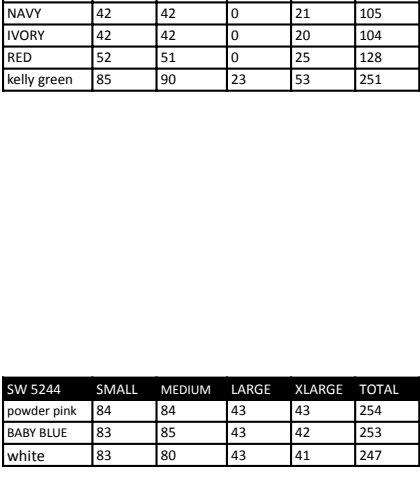

\$46

209

SW 4759	SMALL	MEDIUM	LARGE	XLARGE	TOTAL
BEIGE	51	45	27	27	150
POWE BLUE	42	50	25	26	143

\$52

293

SW 4778	SMALL	MEDIUM	LARGE	XLARGE	TOTAL
WHITE	40	33	12	18	103
BLUE	35	47	25	23	130

\$36

233

SW 4401	SMALL	MEDIUM	LARGE	XLARGE	TOTAL
FUSHIA	30	31	11	19	91
GREEN	33	34	15	16	98
YELLOW	25	37	24	16	102
WHITE	35	30	11	17	93
BLUE	39	37	18	19	113

497

SW 4729	SMALL	MEDIUM	LARGE	XLARGE	TOTAL
WHT/BLK	88	100	50	51	289

289

SW 4719	SMALL	MEDIUM	LARGE	XLARGE	TOTAL
WHITE	33	37	18	21	109
LAVANDER	47	47	23	23	140

249

SW 4707	SMALL	MEDIUM	LARGE	XLARGE	TOTAL
BLACK	38	41	19	20	118
GRAY	40	39	20	20	119

237

SW 4740	SMALL	MEDIUM	LARGE	XLARGE	TOTAL
white	48	40	22	23	133
lavander	51	48	23	25	147

280

SW 4793	SMALL	MEDIUM	LARGE	XLARGE	TOTAL
white/pink	47	47	23	24	141
navy/wht	55	55	28	27	165

306

spring

SW 4181	SMALL	MEDIUM	LARGE	XLARGE	TOTAL
BABY PINK	70	72	30	30	202
BABY BLUE	65	31	6	31	133
PALE YELLOW	74	70	3	31	178
NAVY	42	42	0	21	104
IVORY	42	42	0	25	128
RED	52	51	0	25	128
kelly green	85	90	23	53	251